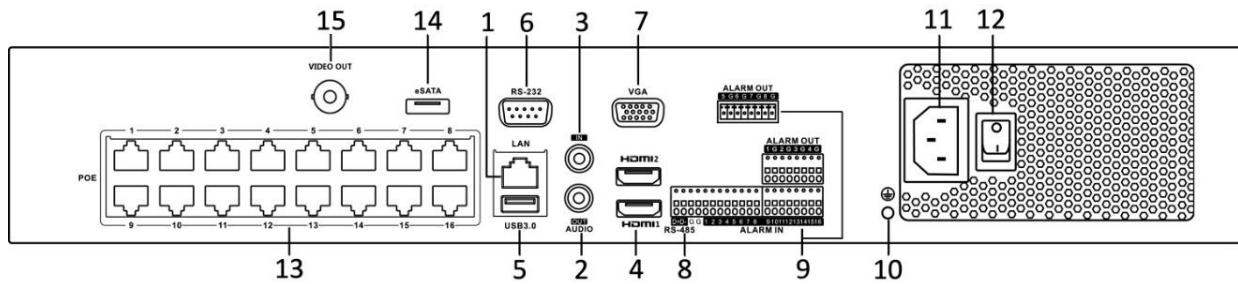

Physical Interfaces

Index	Description	Index	Description
1	LAN Interface	2	AUDIO OUT
3	AUDIO IN	4	HDMI Interface
5	USB 3.0 Interface	6	RS-232 Serial Interface
7	VGA Output (DB9 Connector)	8	RS-485 Serial Interface
9	Controller Port, Alarm In/Alarm Out	10	GND
11	100 to 240 VAC power supply	12	Power Switch
13	Network Interfaces with PoE function	14	eSATA Interface
15	VIDEO OUT